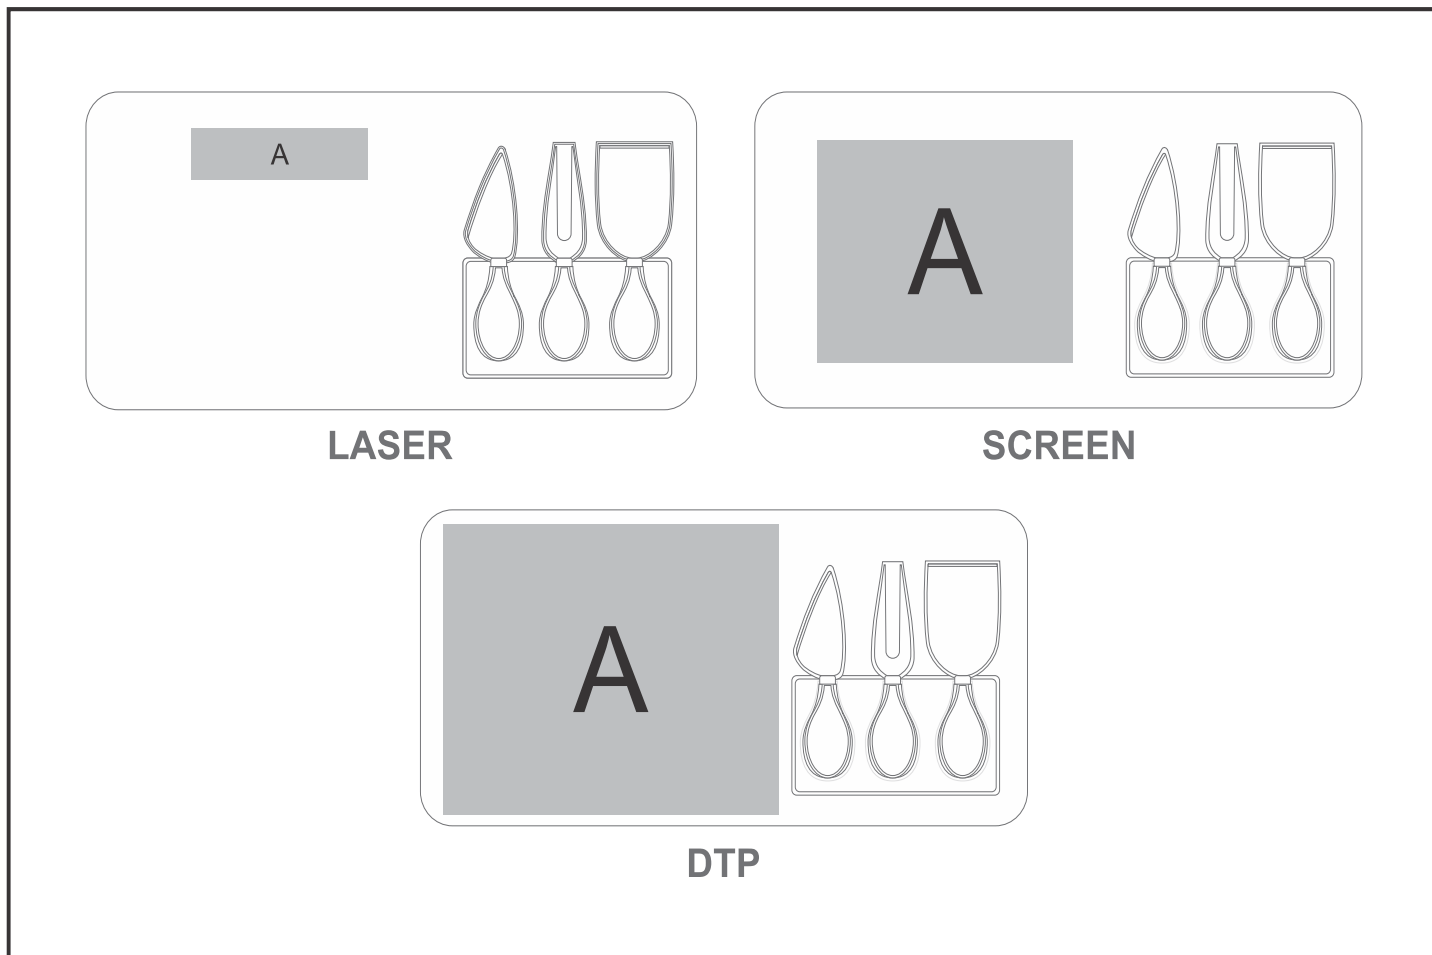

HL-OK-124-B

Okiyo Chizu Bamboo Cheese Board Set

Need to know:

- Includes 1-Position Laser Engraving (setup fees apply)
- Due to tonal variations in the wood the laser engraving will vary from one item to the next and will likely vary in the same item.
- Texture of Item will affect the quality of Screen Print.
- No branding on Utensils.
- **Laser colour:** Tonal

Branding Options:

Position	Branding Method (Branding Code)	No. of Colours	Dimension
A	Laser Engraving (LC)	N/A	110mm wide x 30mm high
A	Screen Print (SA)	1 Colour	160mm wide x 130mm high
A	Direct to Print (DP-A)	Full Colour	210mm wide x 170mm high